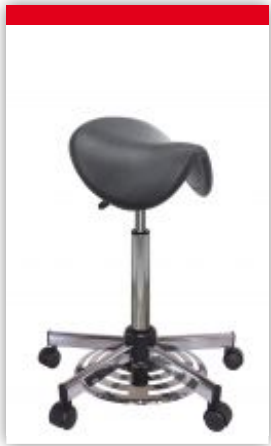

## TECHNICAL FEATURE

7NS 27GPJU 00 905

### SEMI STAND UP SEATS / POLYURETHANE

Chrome, 5-branch, scuff-resistant, reinforced base with casters with rubber "tyre"  
Chrome gas-lift column with height adjustment from 600 to 700 mm by foot control and shock absorber  
Saddle seat in black polyurethane